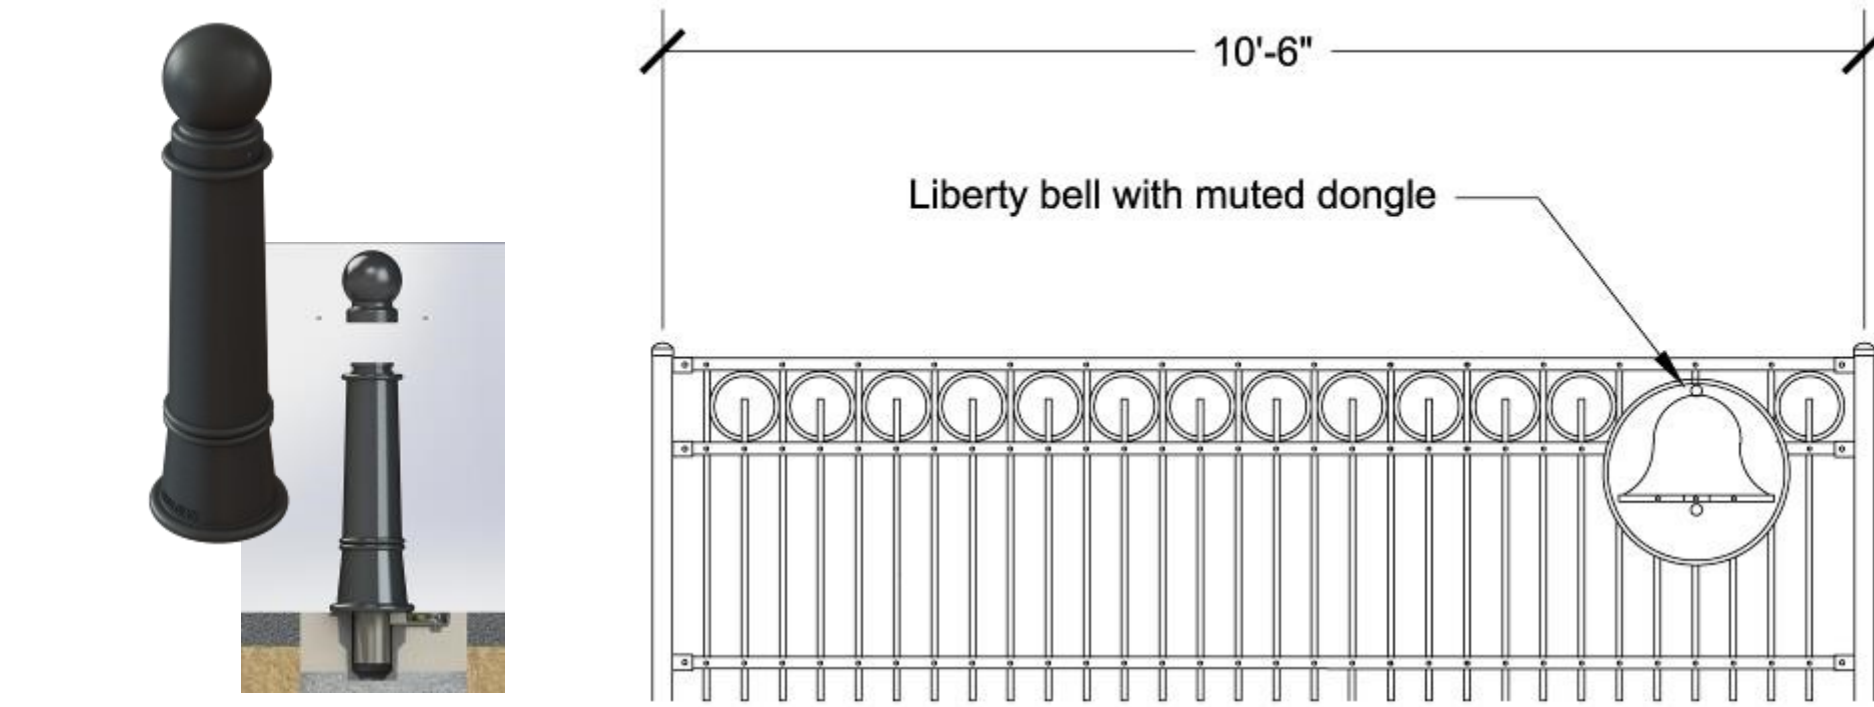

ABOLITION ROW PARK

20-22 Seventh Street, New Bedford, MA 02740

QUAKER MEETING HOUSE

OLD QUAKER MEETING HOUSE

NATHAN & POLLY JOHNSON HOUSE

Site Design by
HighMark Land Design
 561 Windsor Street, Somerville, MA 02145
 &
Gardens by Barbara Conolly, Inc.
 366 Carriage Shop Road, East Falmouth, MA 02536
 February 24, 2020