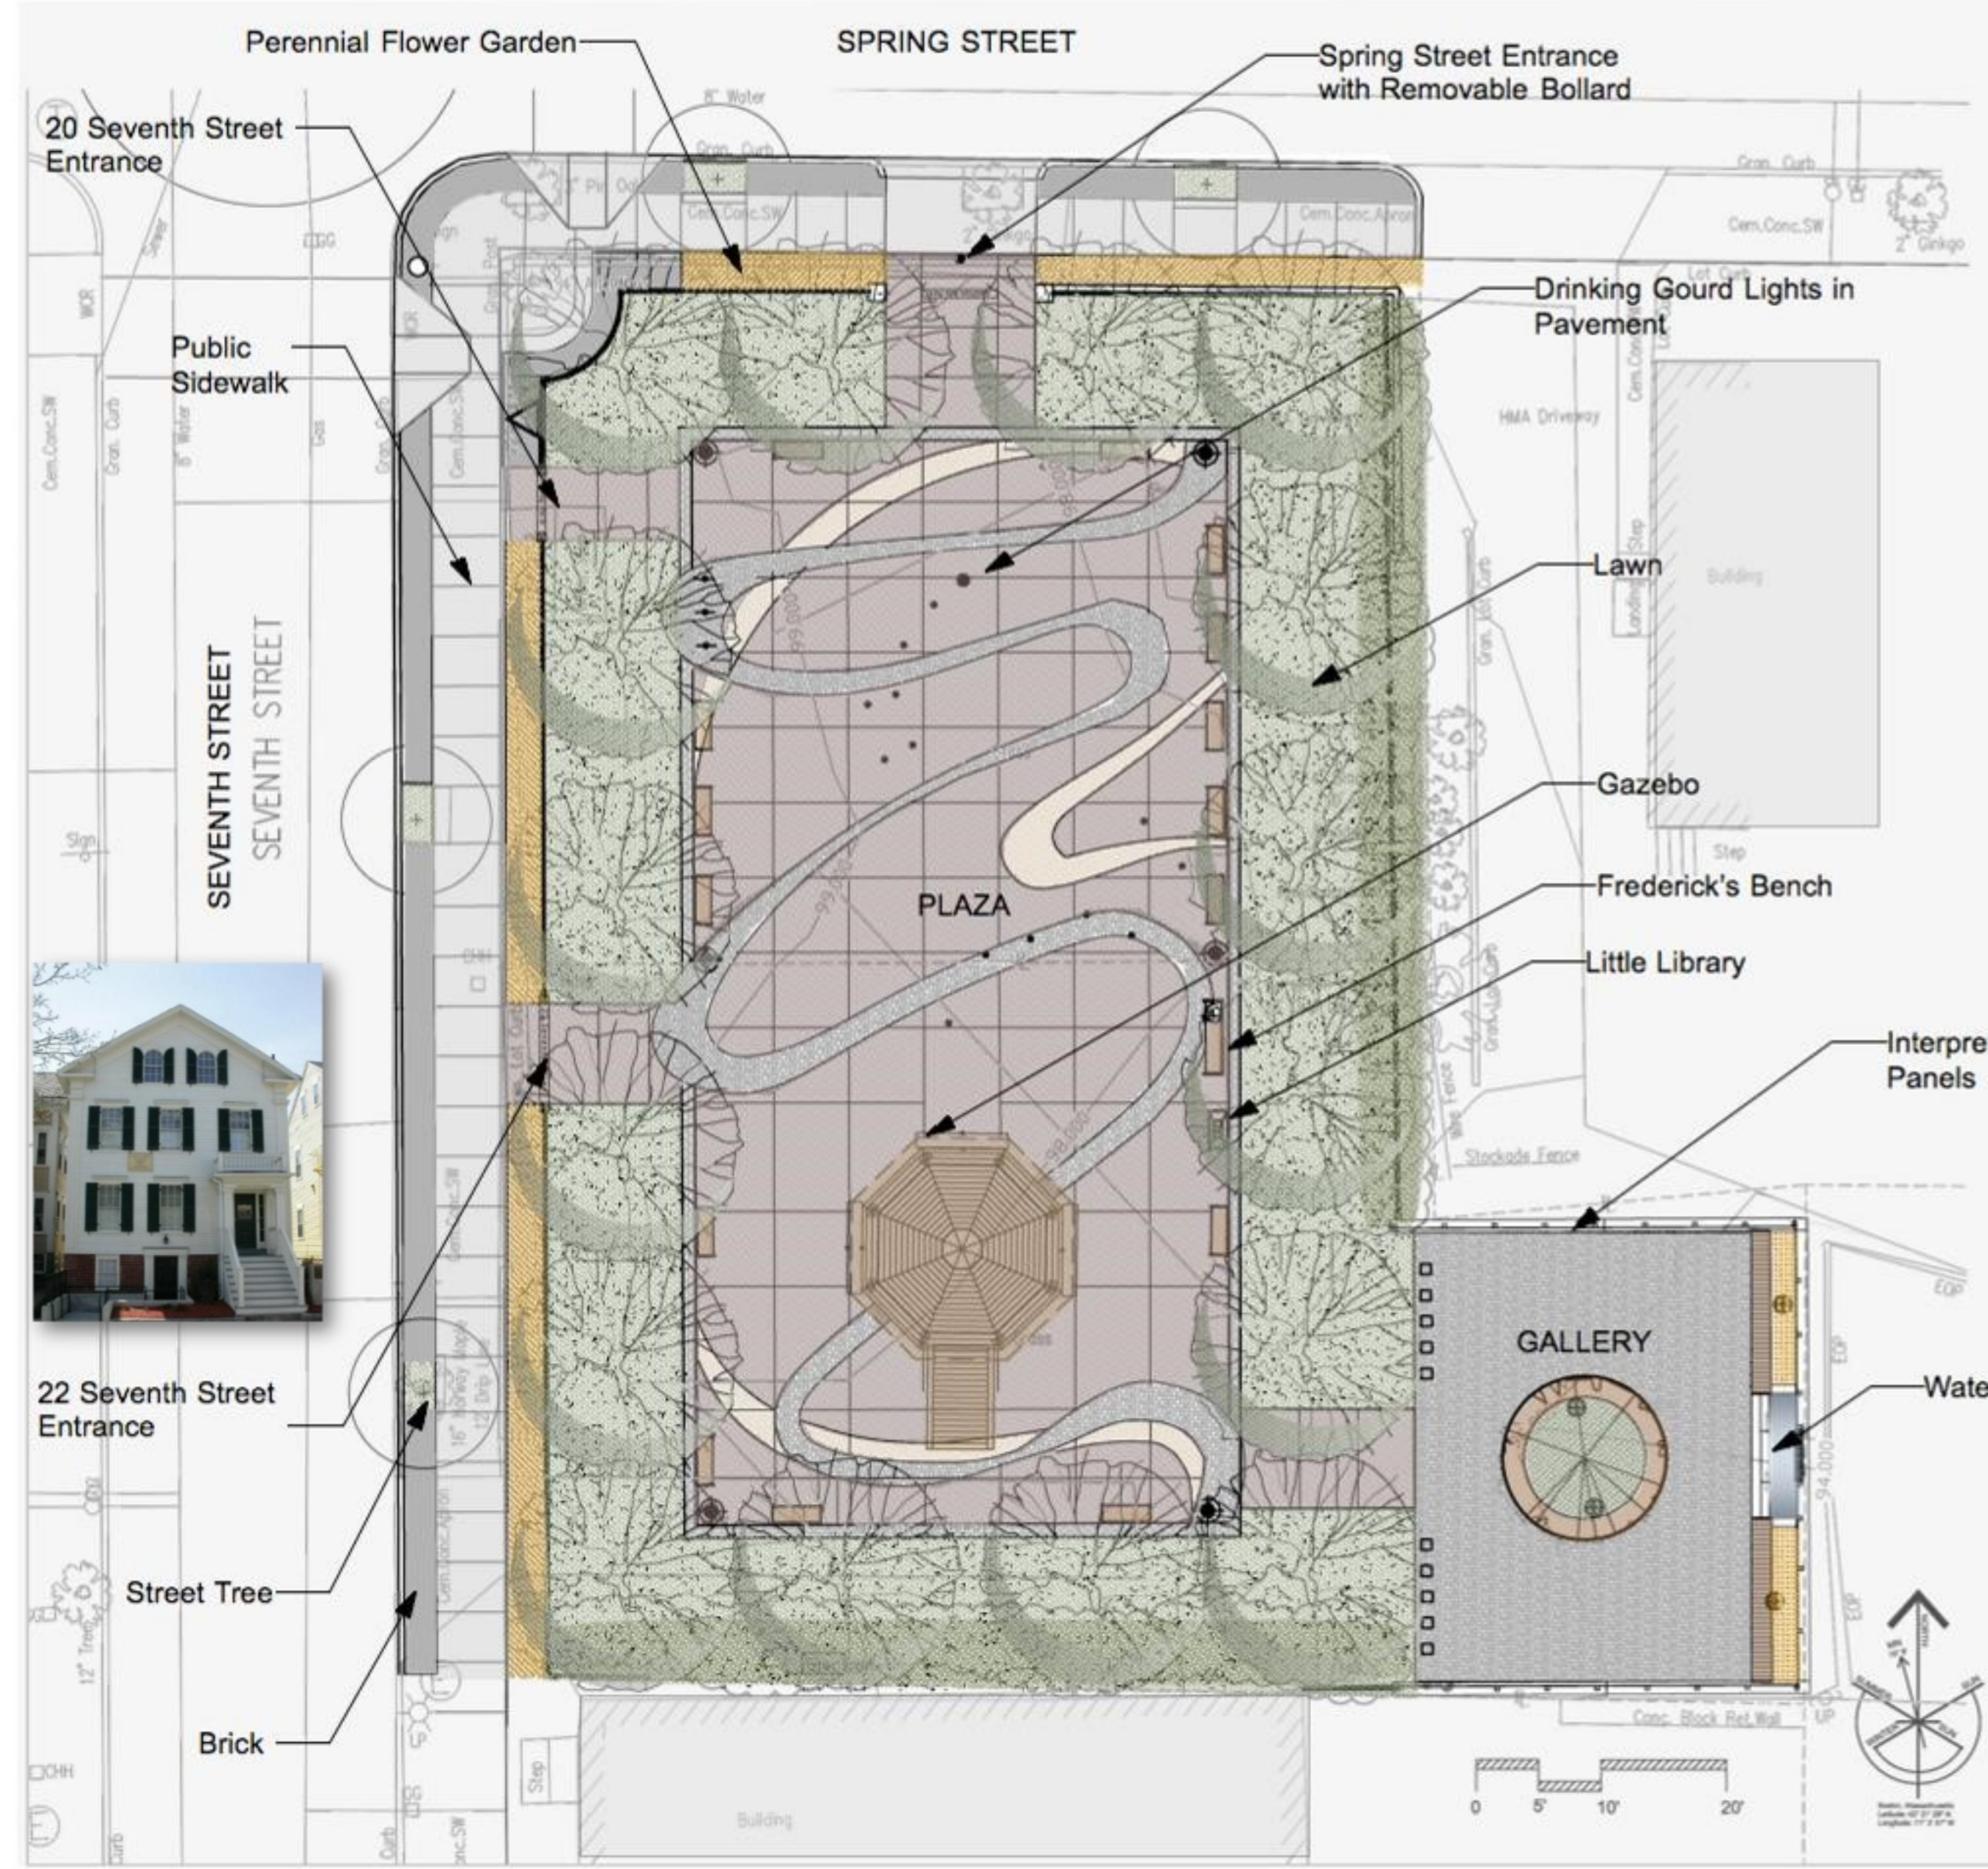

ABOLITION ROW PARK

20-22 Seventh Street, New Bedford, MA 02740

QUAKER MEETING HOUSE

OLD QUAKER MEETING HOUSE

NATHAN & POLLY JOHNSON HOUSE

Site Design by
HighMark Land Design
 561 Windsor Street, Somerville, MA 02145
 &
Gardens by Barbara Conolly, Inc.
 366 Carriage Shop Road, East Falmouth, MA 02536
 February 24, 2020