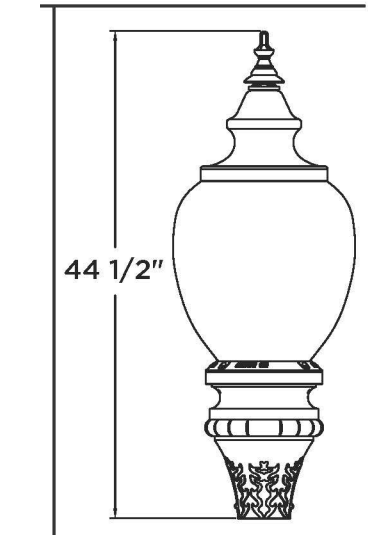

ABOLITION ROW PARK

20-22 Seventh Street, New Bedford, MA 02740

QUAKER MEETING HOUSE

OLD QUAKER MEETING HOUSE

NATHAN & POLLY JOHNSON HOUSE

Site Design by
HighMark Land Design
 561 Windsor Street, Somerville, MA 02145
 &
Gardens by Barbara Conolly, Inc.
 366 Carriage Shop Road, East Falmouth, MA 02536
 February 24, 2020