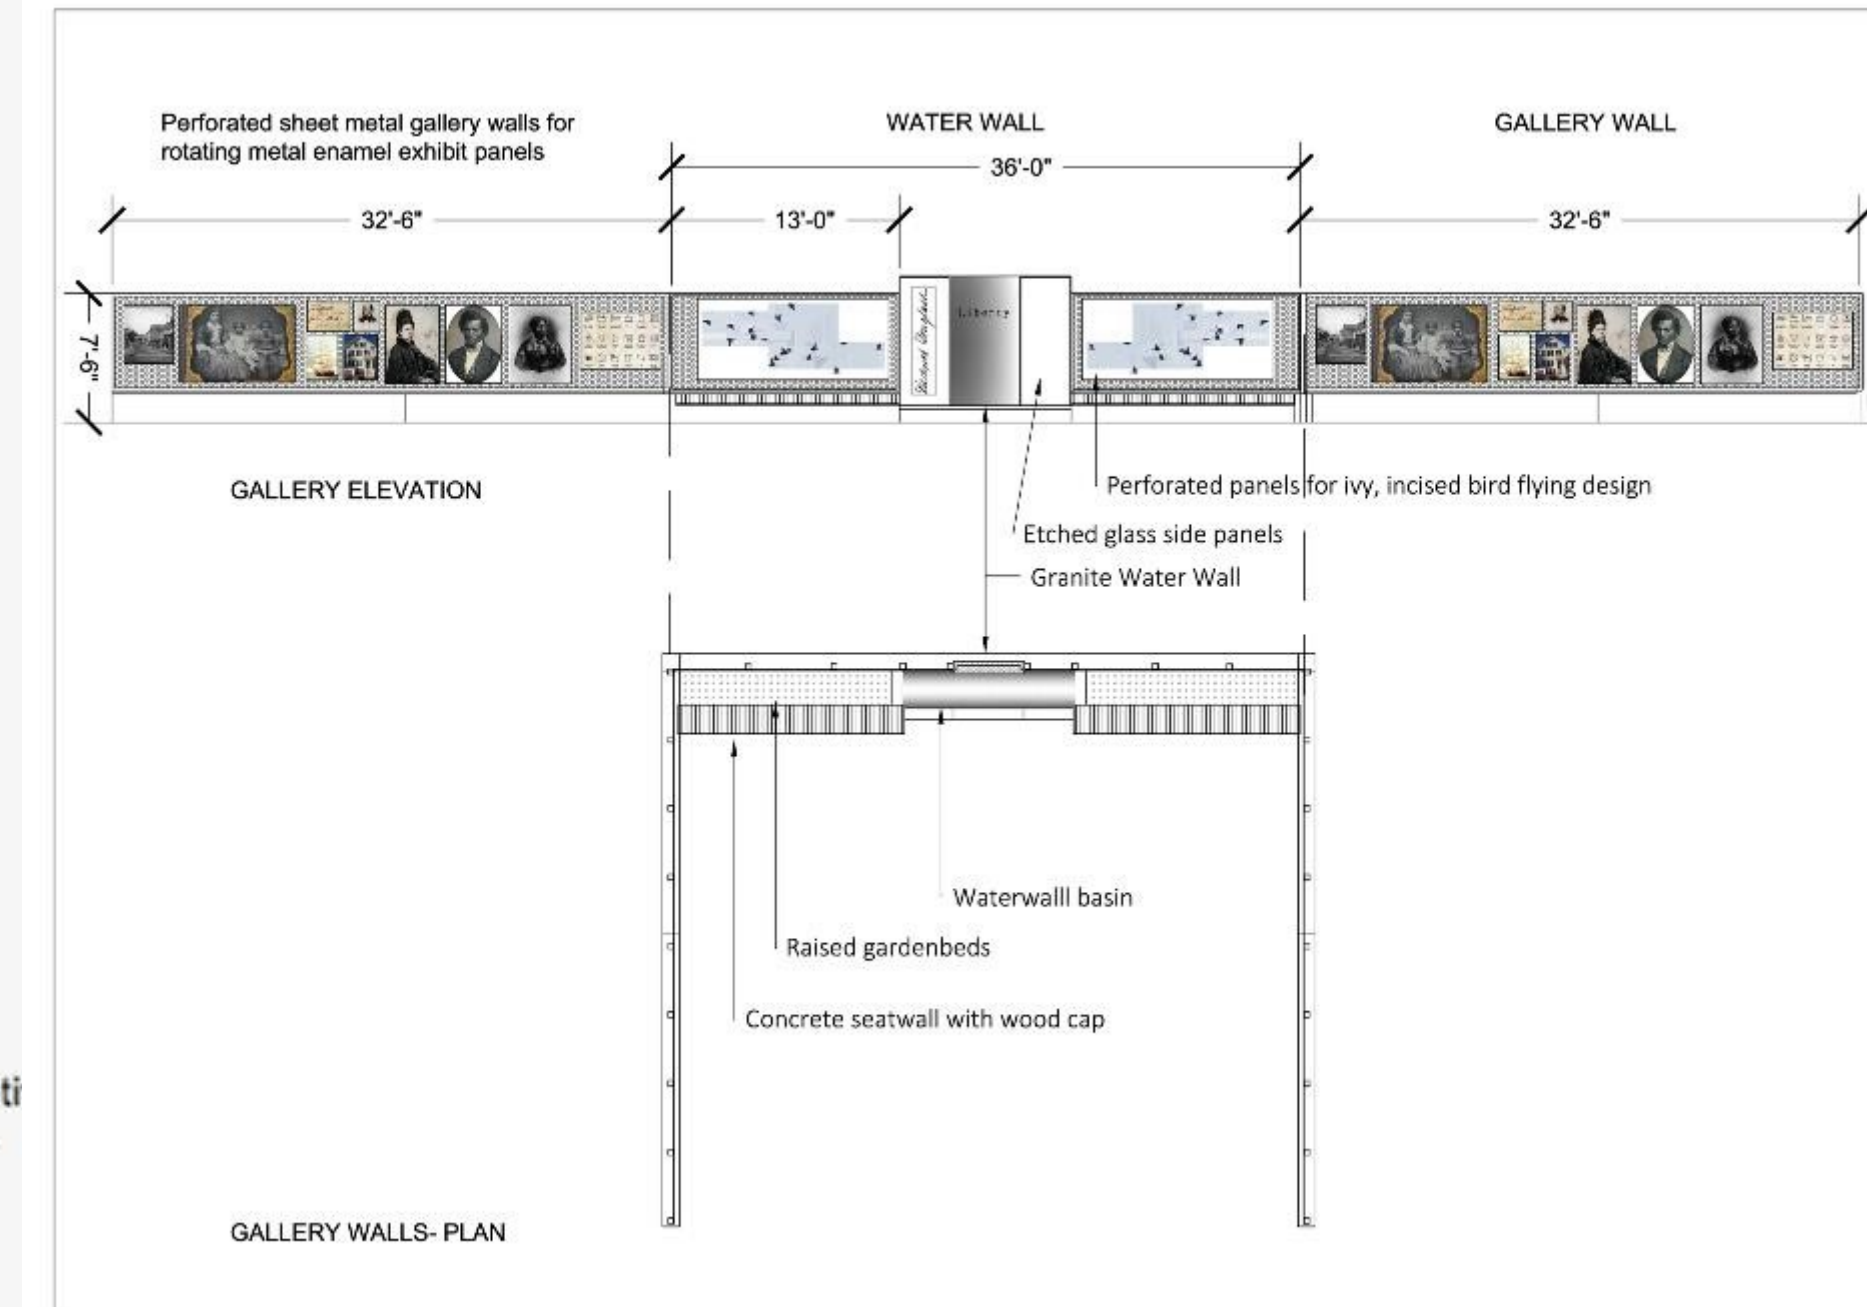

ABOLITION ROW PARK

20-22 Seventh Street, New Bedford, MA 02740

QUAKER MEETING HOUSE

OLD QUAKER MEETING HOUSE

NATHAN & POLLY JOHNSON HOUSE

Site Design by
HighMark Land Design
 561 Windsor Street, Somerville, MA 02145
 &
Gardens by Barbara Conolly, Inc.
 366 Carriage Shop Road, East Falmouth, MA 02536
 February 24, 2020