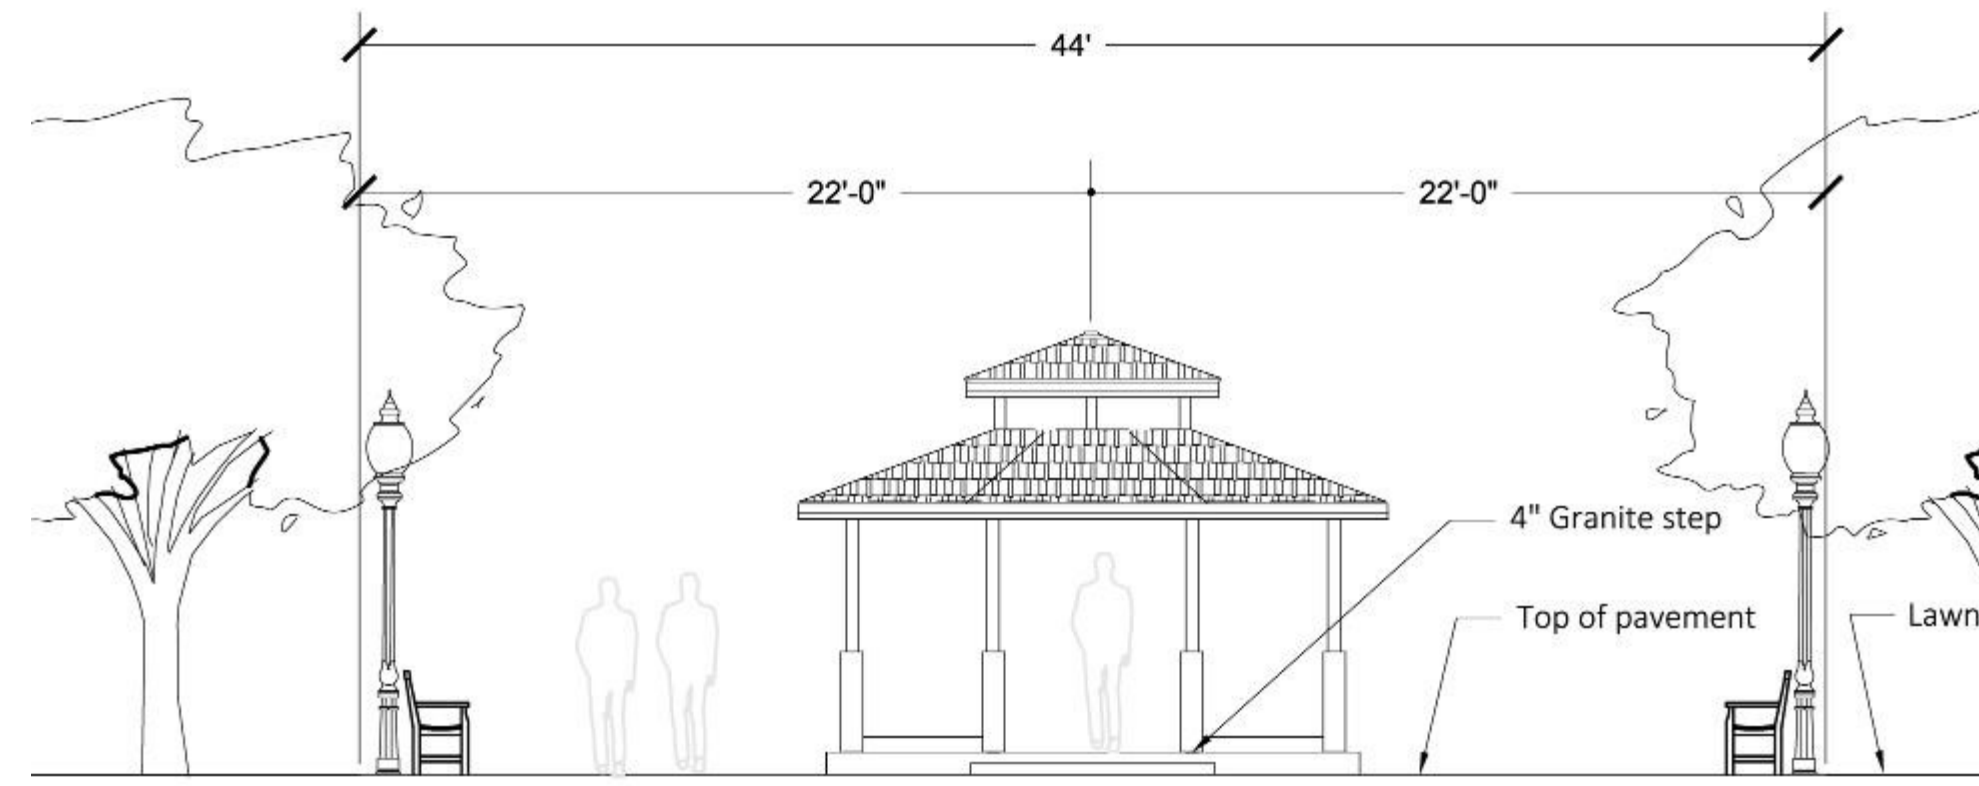

ABOLITION ROW PARK

20-22 Seventh Street, New Bedford, MA 02740

QUAKER MEETING HOUSE

OLD QUAKER MEETING HOUSE

NATHAN & POLLY JOHNSON HOUSE

Site Design by
HighMark Land Design
 561 Windsor Street, Somerville, MA 02145
 &
Gardens by Barbara Conolly, Inc.
 366 Carriage Shop Road, East Falmouth, MA 02536
 February 24, 2020