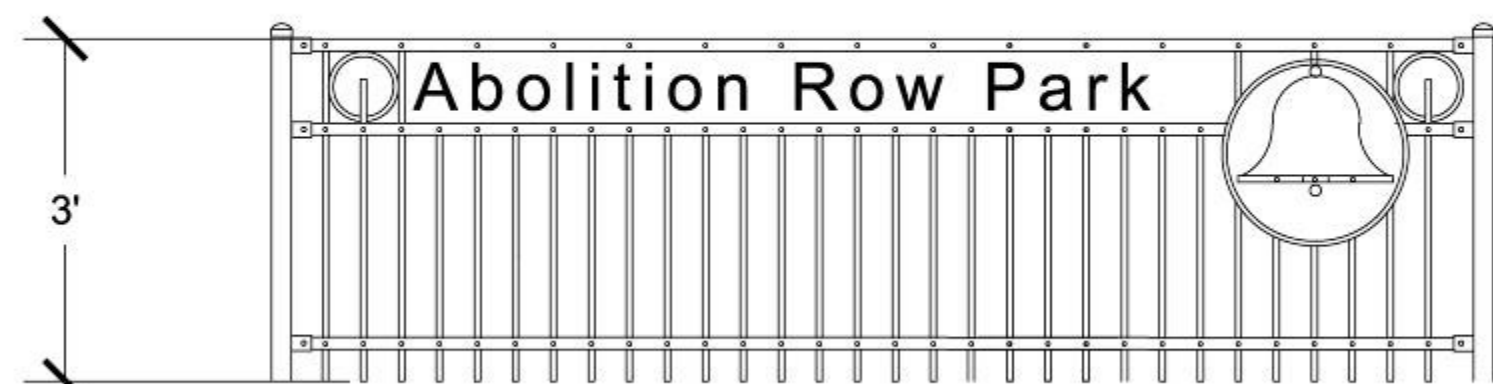

ABOLITION ROW PARK

20-22 Seventh Street, New Bedford, MA 02740

QUAKER MEETING HOUSE

OLD QUAKER MEETING HOUSE

NATHAN & POLLY JOHNSON HOUSE

Site Design by
HighMark Land Design
 561 Windsor Street, Somerville, MA 02145
 &
Gardens by Barbara Conolly, Inc.
 366 Carriage Shop Road, East Falmouth, MA 02536
 February 24, 2020